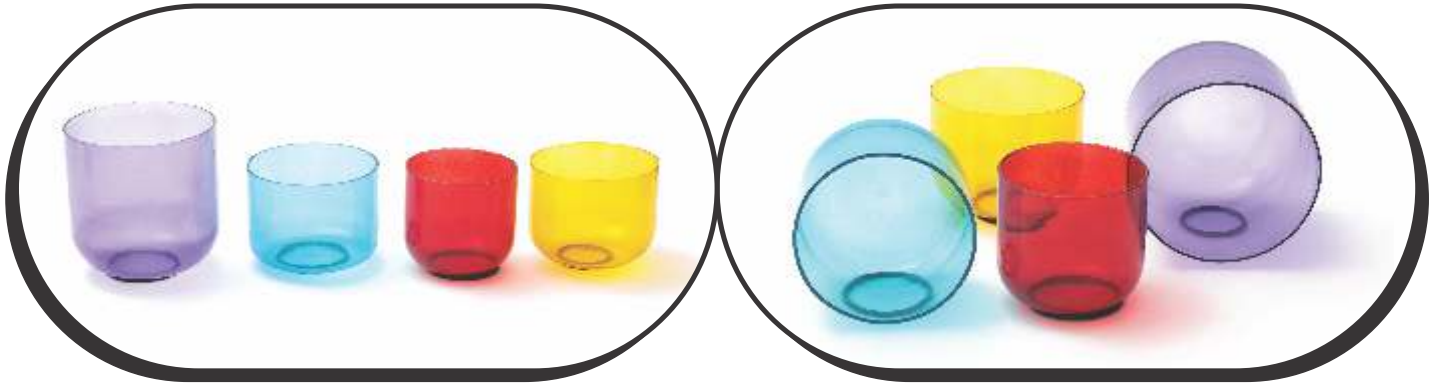

SINGING BOWL ACCESSORIES

Rubber O - Ring

Rubber stick or Suede singing bowl mallet.

- ❖ The Purest Quartz Crystal 99.99%
- ❖ Each size have all tune CDEFGAB
- ❖ Strong & long sound

Energy Center	Location	Element	Issues	Right	Color of chakra (bowls are white)	Note
1st Root	Base of spine	Earth	Physical needs	To have	Red	C
2nd Sacral	Lower abdomen	Water	Sexuality, emotions	To feel	Orange	D
3rd Solar Plexus	Solar plexus	Fire	Power, vitality	To act	Yellow	E
4th Heart	Heart	Air	Love	To love	Green	F
5th Throat	Throat	Sound	Communication	To speak	Blue	G
6th Third Eye	Brow	Light	Intuition	To see	Indigo	A
7th Crown	To pe of Head	Thought	Understanding	To Know	Violet	B

QUARTZ SINGING BOWLS

CLEAR COLORED QUARTZ BOWLS

Size: 6, 7, 8, 9 & 10 inches

CLEAR TRANSPARENT BOWLS

COLORLED SINGING BOWLS

Size: 6 to 16 inches (except 15")

Warehouse #G1-33, Gate No.1,
Ajman Free Zone, Ajman, (U.A.E).